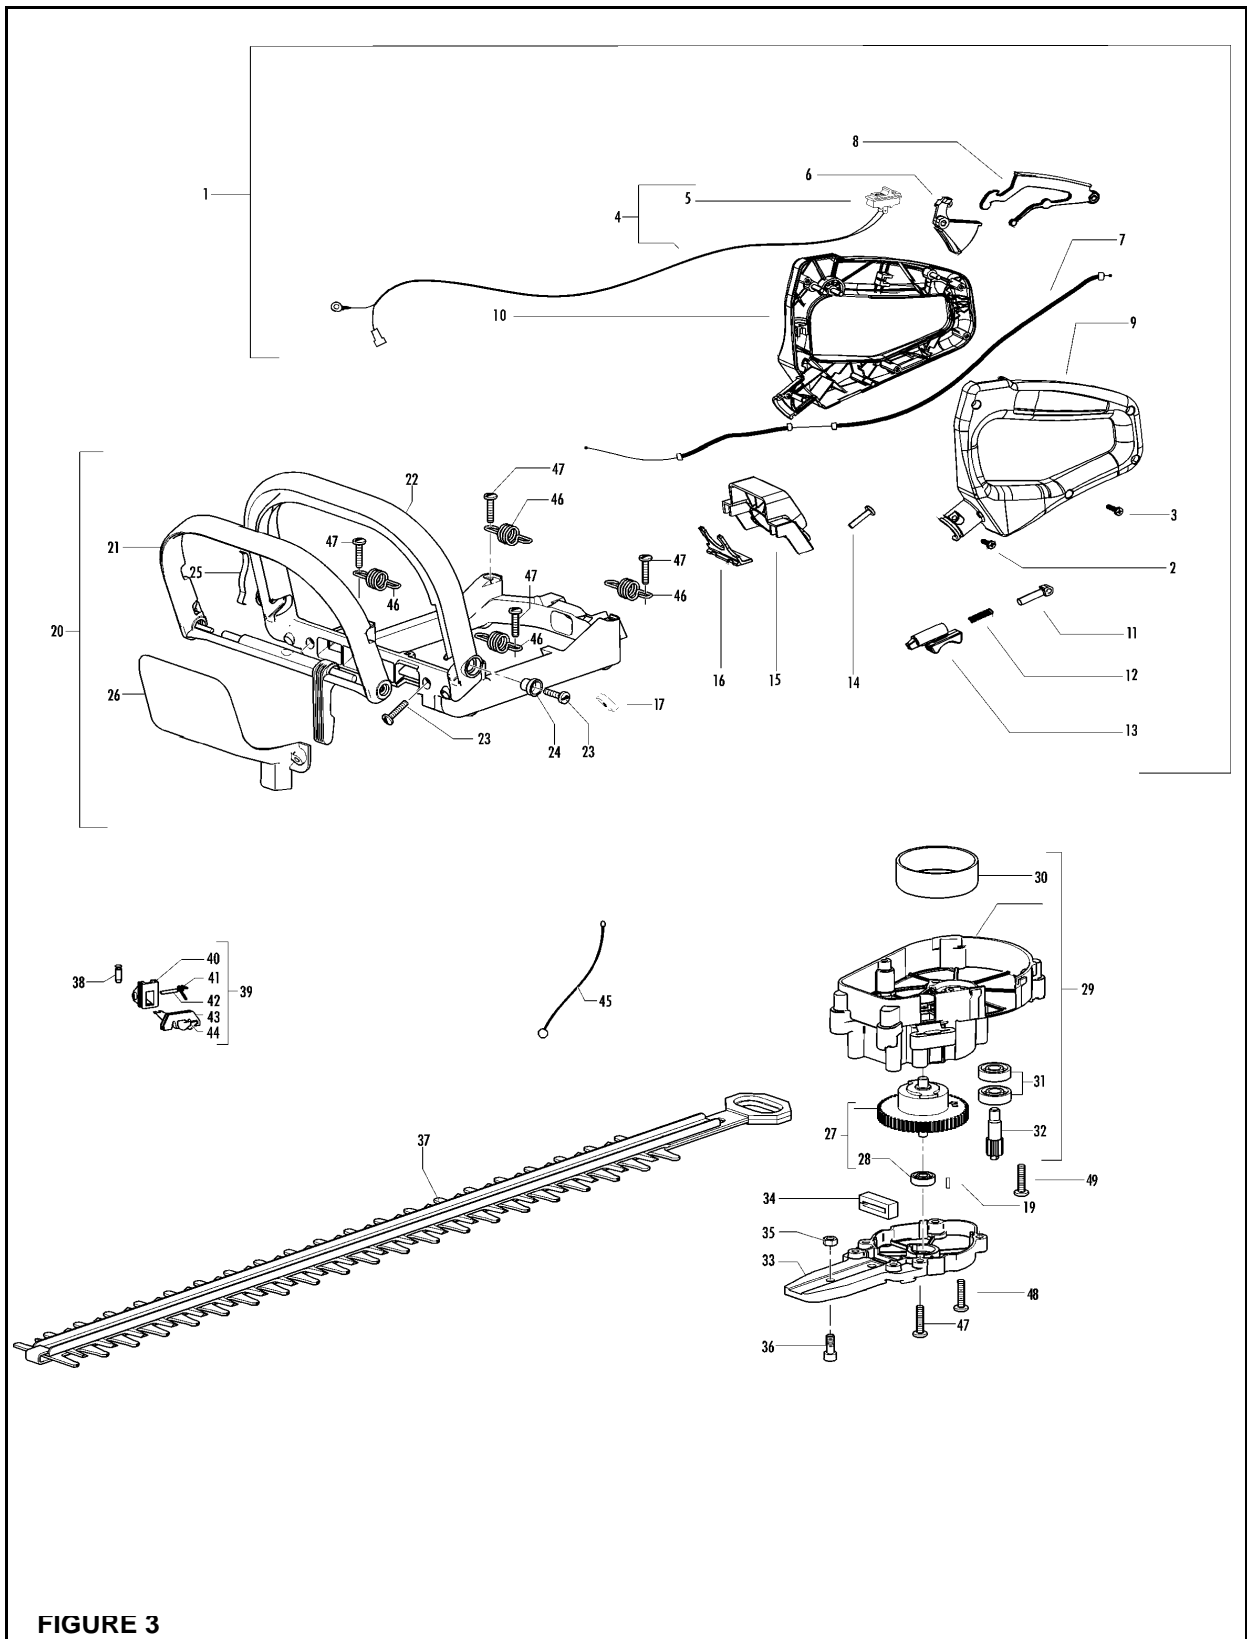

FIGURE 2 - ZAMA carburettor				
C -	242498	538242498		carburettor
B 1	• 249803	538249803	1	carburettor repair kit
A 2	•• 249802	538249802	1	diaphragm+gasket kit
3	249804	538249804	1	Cover set. Rotor

FIGURE 2 - WALBRO carburettor				
C -	-	-	1	carburettor
1	• 247955	538247955	1	repair kit K20 WYJ
2	• 247956	538247956	1	gasket kit D20 WYJ

FIGURE 3

Item	P/N McC	P/N ELX	Qty	DESCRIPTION
FIGURE 3				
1	242276	538242276	1	rear handle ass'y
2	• 241077	538241077	1	screw, self thread. 4x14
3	• 240862	538240862	4	screw, self thread. 4x18
4	• 243875	538243875	1	wires ass'y
C 5	•• 242439	538242439	1	switch
6	• 242277	538242277	1	throttle trigger
C 7	• 242496	538242496	1	safety cable
8	• 242278	538242278	1	safety lever
9	• 242273	538242273	1	handle, left half
10	• 242272	538242272	1	handle, right half
11	• 242282	538242282	1	handle lock piston
12	• 242346	538242346	1	spring
13	• 242280	538242280	1	handle lock
14	242988	538242988	2	screw M5x25
15	242283	538242283	1	rear handle housing
16	242284	538242284	1	rear handle flange
17	229524	538229524	2	nut
19	242493	538242493	1	pin
20	248911	538248911	1	frame ass'y
21	• 242300	538242300	1	safety handle
22	• 242987	538242987	1	frame
23	• 111117	538111117	4	screw 10-14x1
24	• 242305	538242305	2	bush
25	• 242306	538242306	2	spring
C 26	• 242286	538242286	1	front handle protection
27	242430	538242430	1	blades brake ass'y
28	00216404	538216404	1	bearing
C 29	249766	538249766	1	clutch cover ass'y
30	• 242310	538242310	1	clutch drum
31	• 235897	538235897	2	bearing 6000 2RS
32	• 242312	538242312	1	gear
33	242302	538242302	1	gear box cover
B 34	242314	538242314	1	felt shield
35	235912	538235912	2	M6 nut
36	236527	538236527	2	screw M6x16
37	242497	538242497	1	blades ass'y
38	242329	538242329	1	pin
39	242318	538242318	1	brake coupling ass'y
40	• 242301	538024230	1	blade brake support
41	• 242321	538242321	1	spring
42	• 242319	538242319	1	pin
43	• 242316	538242316	1	cable guide
44	• 242320	538242320	1	blade brake lever