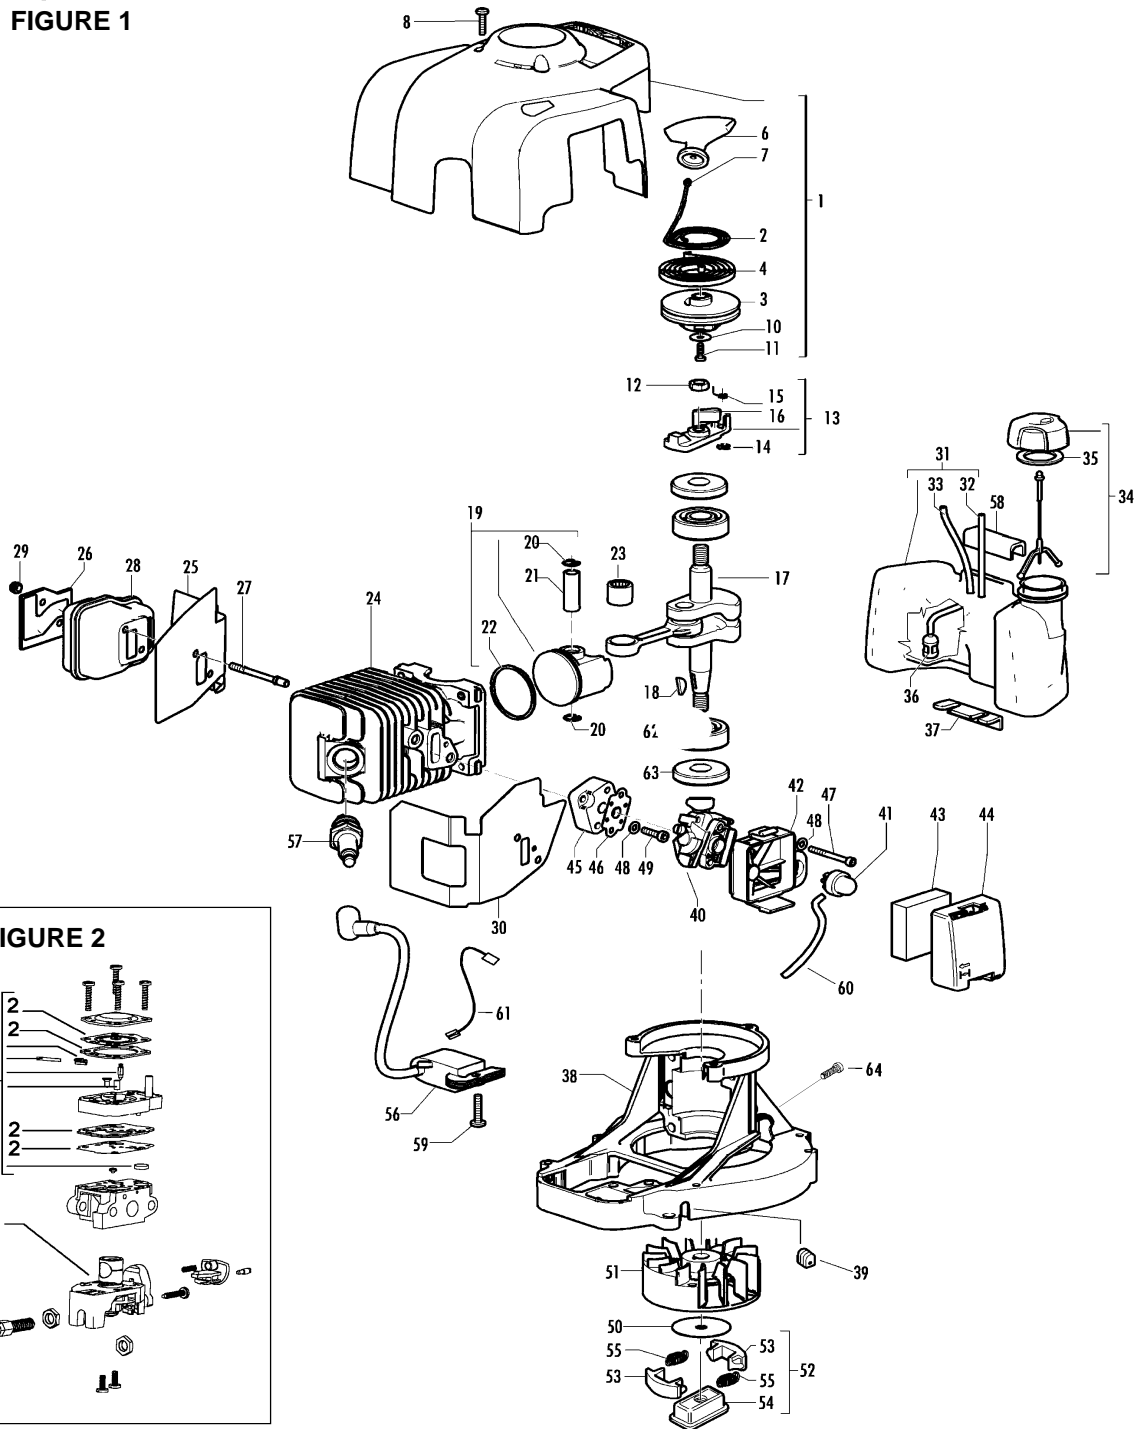

FIGURE 1

Item	P/N McC	P/N ELX	Qty	DESCRIPTION
FIGURE 1				
C 1	243677	538243677	1	starter ass'y
A 2	• 241746	538241746	1	rope
B 3	• 241620	538241620	1	starter pulley
B 4	• 241619	538241619	1	spring
5	• 242042	538242042	1	rope guide
6	• 241778	538241778	1	starter handle
7	• 235612	538235612	1	washer
8	• 241963	538241963	3	screw 4x22
10	• 241703	538241703	1	washer
11	• 241077	538241077	1	screw 4x14
12	241624	538241624	1	M8 nut
13	243682	538243682	1	starter pawl ass'y
14	• 111088	538111088	1	snap ring
15	• 241782	538241782	1	spring
16	• 241781	538241781	1	pawl
17	243486	538243486	1	crank shaft ass'y
C 19	248177	538248177	1	piston kit
20	• 235008	538235008	2	snap ring
21	• 241735	538241735	1	piston pin
B 22	• 240002	538240002	1	piston ring
C 23	235742	538235742	1	needle bearing
C 24	242803	538242803	1	cylinder
C 25	242517	538242517	1	gasket
26	322231	538322231	1	outlet plate
27	242037	538242037	2	stud bolt
28	242131	538242131	1	muffler
29	235642	538235642	2	M5 nut
B 30	242516	538242516	1	Gasket
C 31	242492	538242492	1	fuel tank ass'y
B 32	• 229789	538229789	1	primer hose
B 33	• 242491	538242491	1	fuel hose
34	242484	538242484	1	fuel cap ass'y
35	• 236564	538236564	1	gasket
A 36	242505	538242505	1	pick up
37	242038	538242038	1	fuel tank grommet (lower)
38	242802	538242802	1	crankcase
39	242895	538242895	1	wires grommet
40	FIGURE 2			
41	224242-01	538022424	1	primer
42	242420	538242420	1	air filter box
B 43	242425	538242425	1	air filter
C 44	242482	538242482	1	air filter cover
C 45	242287	538242287	1	carb. spacer
A 46	242325	538242325	1	gasket
47	235808	538235808	2	screw M5x50
48	235248	538235248	4	washer
49	235806	538235806	2	screw 5x20
50	241604	538241604	1	clutch dust shield
51	243773	538243773	1	flywheel

A=ALTA ROTAZIONE
B=MEDIA ROTAZIONE
C=ALTA ROTAZIONE
NUOVI CODICI

A=HIGH MOVING
B=MEDIUM MOVING
C=SLOW MOVING
NEW P. NUMBERS

A=HAUTE DEMANDE
B=MOYENNE DEMANDE
C=BASSE DEMANDE
NOUVELLES REFERENCES

A=GROBE NACHFRAGE
B=MITTELMÄSSIGE
C=WENIGE NACHFRAGE
NEU CODEX

Item	P/N McC	P/N ELX	Qty	DESCRIPTION
B 52	241793	538241793	1	clutch assy
53	• 241743	538241743	2	clutch shoe
54	• 241789	538241789	1	clutch hub
A 55	• 241794	538241794	2	spring
C 56	243524	538243524	1	ignition coil
A 57	92879	538092879	1	spark RDJ8J
58	242039	538242039	1	fuel tank grommet (upper)
59	235806	538235806	1	screw
60	242489	538242489	1	primer hose
61	241630	538241630	1	ignition coil-switch wire
C 62	241594	538241594	2	ball bearing
C 63	242994	538242994	2	seal
64	235803	538235803	4	screw M5x25

FIGURE 2 - ZAMA carburettor				
C -	242498	538242498		carburettor
B 1	• 249803	538249803	1	carburettor repair kit
A 2	•• 249802	538249802	1	diaphragm+gasket kit
3	249804	538249804	1	Cover set. Rotor

FIGURE 2 - WALBRO carburettor				
C -	-	-	1	carburettor
1	• 247955	538247955	1	repair kit K20 WYJ
2	• 247956	538247956	1	gasket kit D20 WYJ